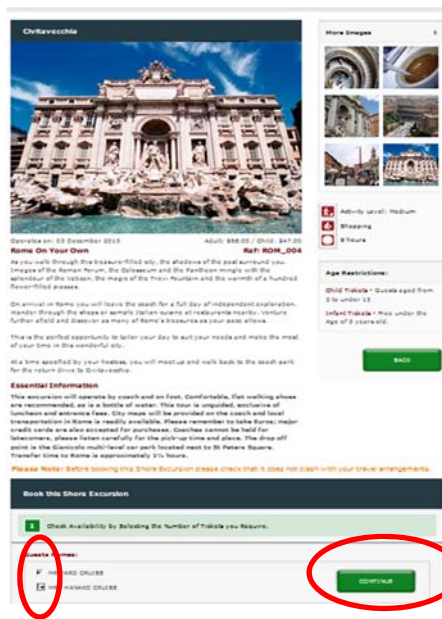

③ 参加者を選択

④ 出発時間の選択 (参加者チェックを入れ、CONTINUEをクリック)

⑤ ショッピングカートへ入れる

⑥ お支払い

(カートに入れてから2時間以内にカード決済が必要です。以降は自動的にキャンセルされます)
⇒トップページの右上のカートよりご確認頂けます

⑦ 必要データを入力後、【COMPLETE PAYMENT】

【購入済み】

『GOING ASHORE』のPurchased Shore Excursionsより予約内容をご確認いただけます。

* ツアーチケットは、お客様の客室に届けられます。万が一、前日までに届かない場合は、ツアーデスクにお申し出下さい。