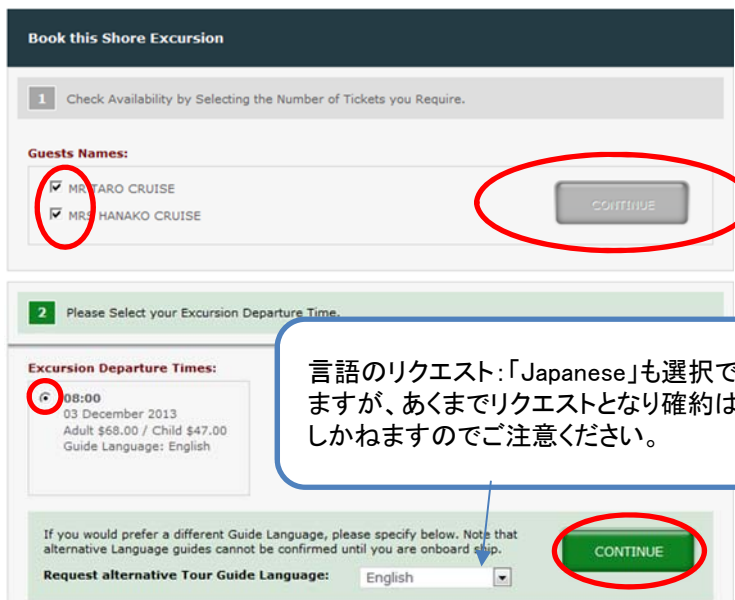

④ 出発時間の選択 (参加者チェックを入れ、CONTINUEをクリック)